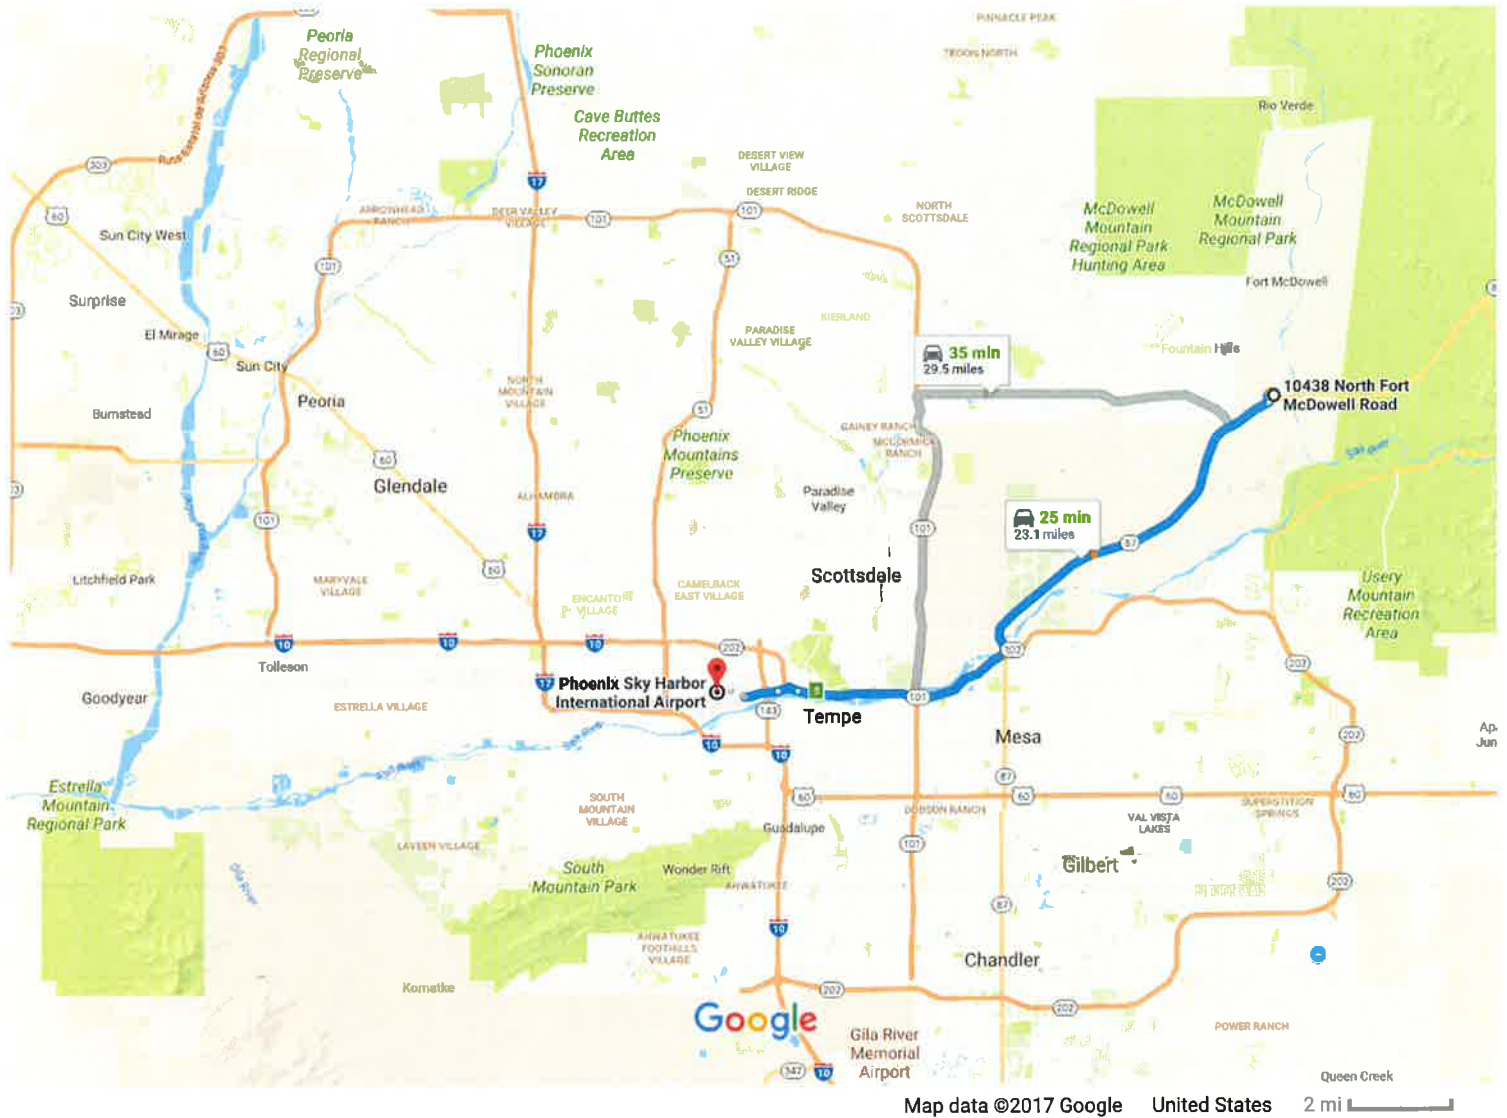

10438 N Fort McDowell Rd to phoenix sky harbor airport

Drive 23.1 miles, 25 min

10438 N Fort McDowell Rd

Fort McDowell, AZ 85264

- ↑ 1. Head north toward E Toh Vee Cir
▲ Restricted usage road
39 ft

- ↶ 2. Turn left onto E Toh Vee Cir
0.5 mi

- ↷ 3. Turn right onto AZ-87 S
13.3 mi

- ↗ 4. Turn right to merge onto AZ-202 Loop W
7.5 mi

- ↘ 5. Take exit 5 toward AZ-143 S/Sky Harbor Airport
0.7 mi

↩ 6. Keep left to continue on E Sky Harbor Blvd

1.2 mi

Phoenix Sky Harbor International Airport

3400 E Sky Harbor Blvd, Phoenix, AZ 85034

These directions are for planning purposes only. You may find that construction projects, traffic, weather, or other events may cause conditions to differ from the map results, and you should plan your route accordingly. You must obey all signs or notices regarding your route.