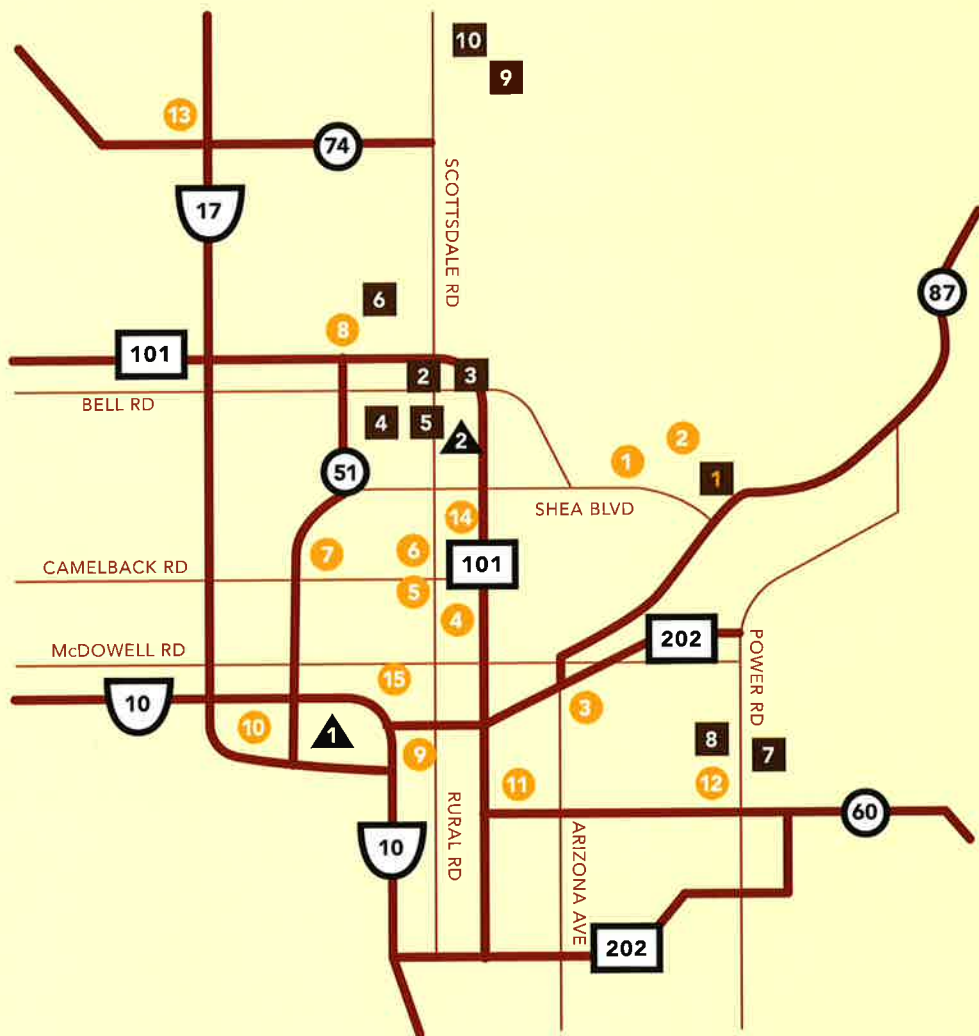

WE'RE CLOSER THAN YOU THINK.

POINTS OF INTEREST

- 1 Fountain Hills
- 2 Mayo Clinic
- 3 Cubs Spring Training
- 4 Giants Spring Training
- 5 Scottsdale Fashion Square
Scottsdale Waterfront
Fifth Avenue Shops
Old Town Scottsdale
- 6 Borgata of Scottsdale
- 7 Biltmore Fashion Park
- 8 Desert Ridge Shopping Center
- 9 Arizona State University
- 10 Downtown Phoenix
- 11 Fiesta Mall
- 12 Superstition Springs Mall
- 13 Factory Outlets at Anthem
- 14 Scottsdale Pavilions Shopping Center
- 15 Phoenix Zoo & Botanical Gardens

EAST VALLEY HOTELS & RESORTS

TO / FROM SKY HARBOR INTERNATIONAL AIRPORT

	MINUTES	MILES
1 WeKoPa Resort & Conference Center	26	24.16
2 Resort Suites of Scottsdale	28	24.30
3 The Fairmont Scottsdale Princess	29	24.62
4 The Westin Kierland Resort & Spa	27	22.98
5 Marriott Scottsdale at McDowell Mountain	27	22.29
6 JW Marriott Desert Ridge Resort & Spa	28	21.81
7 Arizona Golf Resort & Conference Center	27	23.46
8 Windemere Hotel & Conference Center	27	22.72
9 Carefree Resort & Villas	43	35.58
10 The Boulders Resort	42	35.95

10438 N. FORT MCDOWELL RD.
SCOTTSDALE, AZ 85264

LOCAL: 480.789.5300

TOLL FREE: 844.4WE.KOPA
WEKOPARESORT.COM

Fort McDowell
Resort Destination
THE ADVENTUROUS SIDE OF SCOTTSDALE.